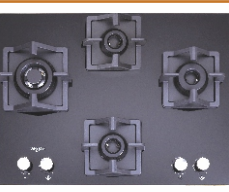

Elite HDMC 704 Brass

- Built-in Glass Hob - 4 Burners 70 cm
- Burner Powers (kw): 3.5 x 1, 2.5 x 1, 1.7 x 2
- Auto Electric Ignition, Cast Iron Grids
- Chrome Finish Heat Resistant Knob
- Heavy Duty Multi Flame Control
- Brass Burner
- Product Size (W x D) mm: 700 x 525
- Cutting Size (WxD) mm: 645 x 475 x 55

MRP* ₹35 690.00