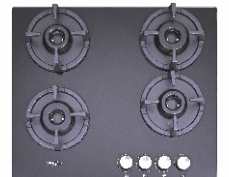

Elite HD 604 Brass

- Built-in Glass Hob - 4 Burners 60 cm
- Burner Powers (kw): 2.5 x 2, 1.7 x 2
- Auto Electric Ignition
- Chrome Finish Heat Resistant Knob
- Heavy Duty Brass Burner, Cast Iron Grids
- Product Size (W x D) mm: 600 x 525
- Cutting Size (WxD) mm: 560 x 485 x 55

MRP* ₹27 290.00