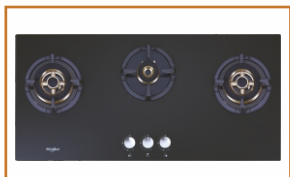

Elite Pro Brass HDMC 903

- Built-in Glass Hob - 3 Burners 90 cm
- Burner Powers (kw):
- 3.5 Kw x 2, 1.5 kw x 1
- Auto Electric Ignition, Cast Iron Grids
- Chrome Finish Heat Resistant Knob
- Full Brass Heavy Duty Multi-Flame Burners
- Ignition Plug with Brass Sleeve
- Product Size (WxDxH) mm: 900 x 425 x 120
- Cutting Size (WxDxH) mm: 860 x 385 x 55

MRP* ₹39 890.00