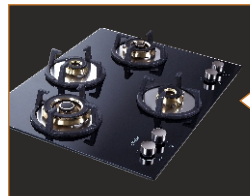

**Hobs,
Hob-Tops
Cooktops,
Barbeque &
Fryer**
Page 05-09